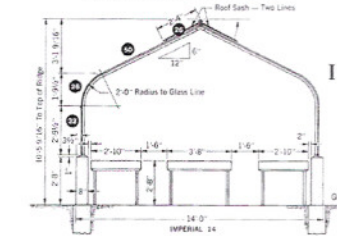

The Straight-Eave O-14 / O-14G: A popular Even-Span thanks to king-size accommodations for 3 full width benches - almost a 50% growing space bonus over 2-bench models. Price includes 2 lines of full-length ridge sash. All lengths available from 8'-6" to 26' - 6" or longer, in "Add-On" sections you can buy anytime (in multiples of 2 or 3 sections.)

ON MASONRY WALL
Model O (angle-eave, slant side) Even Span

ON MASONRY WALL
Model O (angle-eave, slant side)

GROUND-TO-GROUND
Model O (angle-eave, slant side)

Models O 14, O 14G, C 14, C 14G

Models O 14, O 14G, C 14, C 14G

ON MASONRY WALL
Model C (curved-eave, slant side)

GROUND-TO-GROUND
Model C (curved-eave, slant side)

ON MASONRY WALL
Model I (curved-eave, straight side)

GROUND-TO-GROUND
Model I (curved-eave, straight side)

Models I 14

Models I 14G

Table of Lengths
Model O, Model C, Model I

No. 30-3/4" Sections	E & R	G & T
3	8' 4-5/8"	8' 7"
4	10' 11-3/8"	10' 1-3/4"
5	13' 6-1/8"	13' 8-1/2"
6	16' 0-7/8"	16' 3-1/4"
7	18' 7-5/8"	18' 10"
8	21' 2-3/8"	21' 4-3/4"
9	23' 9-1/8"	23' 11-1/2"
10	26' 3-7/8"	26' 6-1/4"
11	28' 10-5/8"	29' 1"
12	31' 5-3/8"	31' 7-3/4"
13	34' 0-1/8"	34' 2-1/2"
14	36' 6-7/8"	36' 9-1/4"
15	39' 1-5/8"	39' 4"
16	41' 8-3/8"	41' 10-3/4"
17	44' 3-1/8"	44' 5-1/2"
18	46' 9-7/8"	47' 0-1/4"
19	49' 4-5/8"	49' 7"
20	51' 11-3/8"	52' 1-3/4"