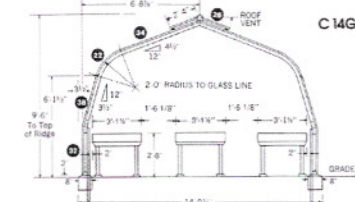

The Straight-Eave O-14 / O-14G: A popular Even-Span thanks to king-size accommodations for 3 full width benches - almost a 50% growing space bonus over 2-bench models. Price includes 2 lines of full-length ridge sash. All lengths available from 8'-6" to 26' - 6" or longer, in "Add-On" sections you can buy anytime (in multiples of 2 or 3 sections.)

ON MASONRY WALL
Model O (angle-eave, slant side) Even Span

ON MASONRY WALL
Model O (angle-eave, slant side)

GROUND-TO-GROUND
Model O (angle-eave, slant side)

Models O 14, O 14G, C 14, C 14G

Models O 14, O 14G, C 14, C 14G

ON MASONRY WALL
Model C (curved-eave, slant side)

GROUND-TO-GROUND
Model C (curved-eave, slant side)

ON MASONRY WALL
Model I (curved-eave, straight side)

GROUND-TO-GROUND
Model I (curved-eave, straight side)

Models I 14

Models I 14G

Table of Lengths
Model O, Model C, Model I

No. 30-3/4" Sections	E & R	G & T
3	8' 4-5/8"	8' 7"
4	10' 11-3/8"	10' 1-3/4"
5	13' 6-1/8"	13' 8-1/2"
6	16' 0-7/8"	16' 3-1/4"
7	18' 7-5/8"	18' 10"
8	21' 2-3/8"	21' 4-3/4"
9	23' 9-1/8"	23' 11-1/2"
10	26' 3-7/8"	26' 6-1/4"
11	28' 10-5/8"	29' 1"
12	31' 5-3/8"	31' 7-3/4"
13	34' 0-1/8"	34' 2-1/2"
14	36' 6-7/8"	36' 9-1/4"
15	39' 1-5/8"	39' 4"
16	41' 8-3/8"	41' 10-3/4"
17	44' 3-1/8"	44' 5-1/2"
18	46' 9-7/8"	47' 0-1/4"
19	49' 4-5/8"	49' 7"
20	51' 11-3/8"	52' 1-3/4"