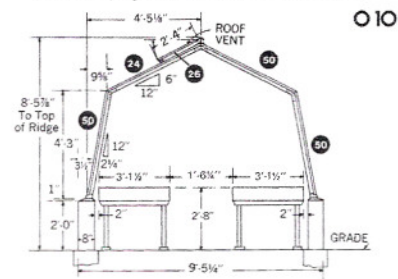

Even-Span Greenhouses

The Straight-Eave O-10: Smallest of the Even-Spans, to save space and money, the O-10 is a big, productive greenhouse in value and features. Only 9'-5" wide, it provides space for two full-width benches and hanging pots, baskets, and side shelves. Garden care is easy, with a single line of ridge vent sash assuring proper ventilation.

The Straight-Eave O-14 / O-14G: A popular Even-Span thanks to king-size accommodations for 3 full width benches - almost a 50% growing space bonus over 2-bench models. Price includes 2 lines of full-length ridge sash. All lengths available from 8'-6" to 26' - 6" or longer, in "Add-On" sections you can buy anytime (in multiples of 2 or 3 sections.)

The curved-Eave I-14 / I-14G, C-14/C-14G: A greenhouse so beautiful in proportions and overall grace that architects and homeowners make it a "theme" center for America's loveliest gardens. Easily installed as a free-standing or attached year-round garden, the curved-eave is truly a modestly priced "estate-style" greenhouse.

ON MASONRY WALL
Model O (angle-eave, slant side) Even Span