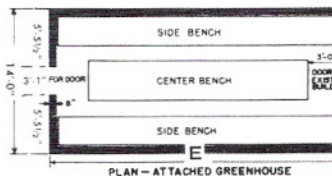

The Straight-Eave O-14 / O-14G: A popular Even-Span thanks to king-size accommodations for 3 full width benches - almost a 50% growing space bonus over 2-bench models. Price includes 2 lines of full-length ridge sash. All lengths available from 8'-6" to 26' - 6" or longer, in "Add-On" sections you can buy anytime (in multiples of 2 or 3 sections.)

ON MASONRY WALL
Model O (angle-eave, slant side) Even Span

ON MASONRY WALL
Model O (angle-eave, slant side)

GROUND-TO-GROUND
Model O (angle-eave, slant side)

Models O 14, O 14G, C 14, C 14G

Models O 14, O 14G, C 14, C 14G

ON MASONRY WALL
Model C (curved-eave, slant side)

GROUND-TO-GROUND
Model C (curved-eave, slant side)

ON MASONRY WALL
Model I (curved-eave, straight side)

GROUND-TO-GROUND
Model I (curved-eave, straight side)

Models I 14

Models I 14G

Table of Lengths
Model O, Model C, Model I

No. 30-3/4" Sections	E & R	G & T
3	8' 4-5/8"	8' 7"
4	10' 11-3/8"	10' 1-3/4"
5	13' 6-1/8"	13' 8-1/2"
6	16' 0-7/8"	16' 3-1/4"
7	18' 7-5/8"	18' 10"
8	21' 2-3/8"	21' 4-3/4"
9	23' 9-1/8"	23' 11-1/2"
10	26' 3-7/8"	26' 6-1/4"
11	28' 10-5/8"	29' 1"
12	31' 5-3/8"	31' 7-3/4"
13	34' 0-1/8"	34' 2-1/2"
14	36' 6-7/8"	36' 9-1/4"
15	39' 1-5/8"	39' 4"
16	41' 8-3/8"	41' 10-3/4"
17	44' 3-1/8"	44' 5-1/2"
18	46' 9-7/8"	47' 0-1/4"
19	49' 4-5/8"	49' 7"
20	51' 11-3/8"	52' 1-3/4"