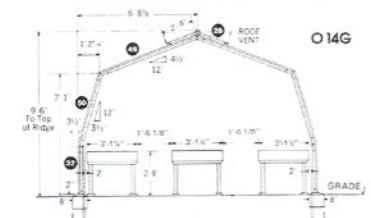

Even-Span Greenhouses

The Straight-Eave O-10: Smallest of the Even-Spans, to save space and money, the O-10 is a big, productive greenhouse in value and features. Only 9'-5" wide, it provides space for two full-width benches and hanging pots, baskets, and side shelves. Garden care is easy, with a single line of ridge vent sash assuring proper ventilation.

The Straight-Eave O-14 / O-14G: A popular Even-Span thanks to king-size accommodations for 3 full width benches - almost a 50% growing space bonus over 2-bench models. Price includes 2 lines of full-length ridge sash. All lengths available from 8'-6" to 26' - 6" or longer, in "Add-On" sections you can buy anytime (in multiples of 2 or 3 sections.)

ON MASONRY WALL
Model O (angle-eave, slant side) Even Span

ON MASONRY WALL
Model O (angle-eave, slant side)

GROUND-TO-GROUND
Model O (angle-eave, slant side)

Models O 14, O 14G, C 14, C 14G

Models O 14, O 14G, C 14, C 14G

Models I 14

Models I 14G

Table of Lengths
Model O, Model C, Model I

No. 30-3/4" Sections	E & R	G & T
3	8' 4-5/8"	8' 7"
4	10' 11-3/8"	10' 1-3/4"
5	13' 6-1/8"	13' 8-1/2"
6	16' 0-7/8"	16' 3-1/4"
7	18' 7-5/8"	18' 10"
8	21' 2-3/8"	21' 4-3/4"
9	23' 9-1/8"	23' 11-1/2"
10	26' 3-7/8"	26' 6-1/4"
11	28' 10-5/8"	29' 1"
12	31' 5-3/8"	31' 7-3/4"
13	34' 0-1/8"	34' 2-1/2"
14	36' 6-7/8"	36' 9-1/4"
15	39' 1-5/8"	39' 4"
16	41' 8-3/8"	41' 10-3/4"
17	44' 3-1/8"	44' 5-1/2"
18	46' 9-7/8"	47' 0-1/4"
19	49' 4-5/8"	49' 7"
20	51' 11-3/8"	52' 1-3/4"