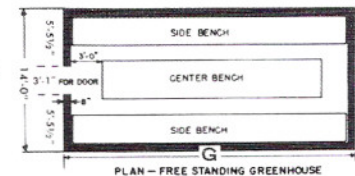

The Straight-Eave O-14 / O-14G: A popular Even-Span thanks to king-size accommodations for 3 full width benches - almost a 50% growing space bonus over 2-bench models. Price includes 2 lines of full-length ridge sash. All lengths available from 8'-6" to 26' - 6" or longer, in "Add-On" sections you can buy anytime (in multiples of 2 or 3 sections.)

ON MASONRY WALL
Model C (curved-eave, slant side)

GROUND-TO-GROUND
Model C (curved-eave, slant side)

ON MASONRY WALL
Model I (curved-eave, straight side)

GROUND-TO-GROUND
Model I (curved-eave, straight side)

Models I 14

Models I 14G

Table of Lengths
Model O, Model C, Model I

No. 30-3/4" Sections	E & R	G & T
3	8' 4-5/8"	8' 7"
4	10' 11-3/8"	10' 1-3/4"
5	13' 6-1/8"	13' 8-1/2"
6	16' 0-7/8"	16' 3-1/4"
7	18' 7-5/8"	18' 10"
8	21' 2-3/8"	21' 4-3/4"
9	23' 9-1/8"	23' 11-1/2"
10	26' 3-7/8"	26' 6-1/4"
11	28' 10-5/8"	29' 1"
12	31' 5-3/8"	31' 7-3/4"
13	34' 0-1/8"	34' 2-1/2"
14	36' 6-7/8"	36' 9-1/4"
15	39' 1-5/8"	39' 4"
16	41' 8-3/8"	41' 10-3/4"
17	44' 3-1/8"	44' 5-1/2"
18	46' 9-7/8"	47' 0-1/4"
19	49' 4-5/8"	49' 7"
20	51' 11-3/8"	52' 1-3/4"

⊙ Indicates Glass Size in Inches