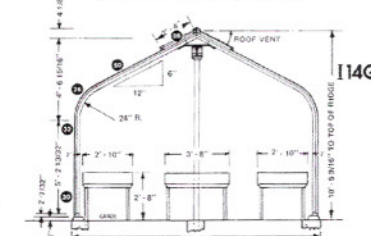

ON MASONRY WALL
Model O (angle-eave, slant side) Even Span

ON MASONRY WALL
Model O (angle-eave, slant side)

GROUND-TO-GROUND
Model O (angle-eave, slant side)

Models O 14, O 14G, C 14, C 14G

Models O 14, O 14G, C 14, C 14G

ON MASONRY WALL
Model C (curved-eave, slant side)

GROUND-TO-GROUND
Model C (curved-eave, slant side)

ON MASONRY WALL
Model I (curved-eave, straight side)

GROUND-TO-GROUND
Model I (curved-eave, straight side)

Models I 14

Models I 14G

Table of Lengths
Model O, Model C, Model I

No. 30-3/4" Sections	E & R	G & T
3	8' 4-5/8"	8' 7"
4	10' 11-3/8"	10' 1-3/4"
5	13' 6-1/8"	13' 8-1/2"
6	16' 0-7/8"	16' 3-1/4"
7	18' 7-5/8"	18' 10"
8	21' 2-3/8"	21' 4-3/4"
9	23' 9-1/8"	23' 11-1/2"
10	26' 3-7/8"	26' 6-1/4"
11	28' 10-5/8"	29' 1"
12	31' 5-3/8"	31' 7-3/4"
13	34' 0-1/8"	34' 2-1/2"
14	36' 6-7/8"	36' 9-1/4"
15	39' 1-5/8"	39' 4"
16	41' 8-3/8"	41' 10-3/4"
17	44' 3-1/8"	44' 5-1/2"
18	46' 9-7/8"	47' 0-1/4"
19	49' 4-5/8"	49' 7"
20	51' 11-3/8"	52' 1-3/4"

⊙ Indicates Glass Size in Inches