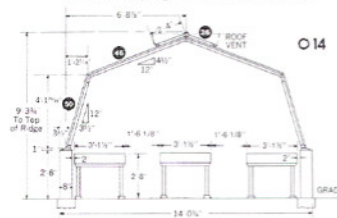

ON MASONRY WALL
Model O (angle-eave, slant side)

Models O 14, O 14G, C 14, C 14G