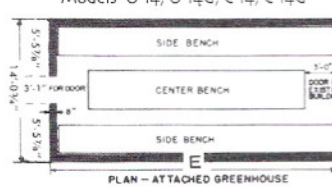

The Straight-Eave O-14 / O-14G: A popular Even-Span thanks to king-size accommodations for 3 full width benches - almost a 50% growing space bonus over 2-bench models. Price includes 2 lines of full-length ridge sash. All lengths available from 8'-6" to 26' - 6" or longer, in "Add-On" sections you can buy anytime (in multiples of 2 or 3 sections.)

ON MASONRY WALL
Model O (angle-eave, slant side) Even Span

ON MASONRY WALL
Model O (angle-eave, slant side)

GROUND-TO-GROUND
Model O (angle-eave, slant side)

Models O 14, O 14G, C 14, C 14G

Models O 14, O 14G, C 14, C 14G

ON MASONRY WALL
Model C (curved-eave, slant side)

GROUND-TO-GROUND
Model C (curved-eave, slant side)

ON MASONRY WALL
Model I (curved-eave, straight side)

GROUND-TO-GROUND
Model I (curved-eave, straight side)

Models I 14

Models I 14G

Table of Lengths
Model O, Model C, Model I

No. 30-3/4" Sections	E & R	G & T
3	8' 4-5/8"	8' 7"
4	10' 11-3/8"	10' 1-3/4"
5	13' 6-1/8"	13' 8-1/2"
6	16' 0-7/8"	16' 3-1/4"
7	18' 7-5/8"	18' 10"
8	21' 2-3/8"	21' 4-3/4"
9	23' 9-1/8"	23' 11-1/2"
10	26' 3-7/8"	26' 6-1/4"
11	28' 10-5/8"	29' 1"
12	31' 5-3/8"	31' 7-3/4"
13	34' 0-1/8"	34' 2-1/2"
14	36' 6-7/8"	36' 9-1/4"
15	39' 1-5/8"	39' 4"
16	41' 8-3/8"	41' 10-3/4"
17	44' 3-1/8"	44' 5-1/2"
18	46' 9-7/8"	47' 0-1/4"
19	49' 4-5/8"	49' 7"
20	51' 11-3/8"	52' 1-3/4"