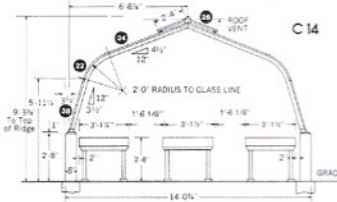

The Straight-Eave O-14 / O-14G: A popular Even-Span thanks to king-size accommodations for 3 full width benches - almost a 50% growing space bonus over 2-bench models. Price includes 2 lines of full-length ridge sash. All lengths available from 8'-6" to 26' - 6" or longer, in "Add-On" sections you can buy anytime (in multiples of 2 or 3 sections.)

ON MASONRY WALL
Model O (angle-eave, slant side) Even Span

ON MASONRY WALL
Model O (angle-eave, slant side)

GROUND-TO-GROUND
Model O (angle-eave, slant side)

Models O 14, O 14G, C 14, C 14G

Models O 14, O 14G, C 14, C 14G

ON MASONRY WALL
Model C (curved-eave, slant side)

GROUND-TO-GROUND
Model C (curved-eave, slant side)

ON MASONRY WALL
Model I (curved-eave, straight side)

GROUND-TO-GROUND
Model I (curved-eave, straight side)

Models I 14

Models I 14G

Table of Lengths
Model O, Model C, Model I

No. 30-3/4" Sections	E & R	G & T
3	8' 4-5/8"	8' 7"
4	10' 11-3/8"	10' 1-3/4"
5	13' 6-1/8"	13' 8-1/2"
6	16' 0-7/8"	16' 3-1/4"
7	18' 7-5/8"	18' 10"
8	21' 2-3/8"	21' 4-3/4"
9	23' 9-1/8"	23' 11-1/2"
10	26' 3-7/8"	26' 6-1/4"
11	28' 10-5/8"	29' 1"
12	31' 5-3/8"	31' 7-3/4"
13	34' 0-1/8"	34' 2-1/2"
14	36' 6-7/8"	36' 9-1/4"
15	39' 1-5/8"	39' 4"
16	41' 8-3/8"	41' 10-3/4"
17	44' 3-1/8"	44' 5-1/2"
18	46' 9-7/8"	47' 0-1/4"
19	49' 4-5/8"	49' 7"
20	51' 11-3/8"	52' 1-3/4"