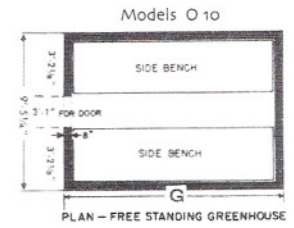

GROUND-TO-GROUND
Model O (angle-eave, slant side)

Even-Span Greenhouses

The Straight-Eave O-10: Smallest of the Even-Spans, to save space and money, the O-10 is a big, productive greenhouse in value and features. Only 9'-5" wide, it provides space for two full-width benches and hanging pots, baskets, and side shelves. Garden care is easy, with a single line of ridge vent sash assuring proper ventilation.

The Straight-Eave O-14 / O-14G: A popular Even-Span thanks to king-size accommodations for 3 full width benches - almost a 50% growing space bonus over 2-bench models. Price includes 2 lines of full-length ridge sash. All lengths available from 8'-6" to 26' - 6" or longer, in "Add-On" sections you can buy anytime (in multiples of 2 or 3 sections.)

The curved-Eave I-14 / I-14G, C-14/C-14G: A greenhouse so beautiful in proportions and overall grace that architects and homeowners make it a "theme" center for America's loveliest gardens. Easily installed as a free-standing or attached year-round garden, the curved-eave is truly a modestly priced "estate-style" greenhouse.