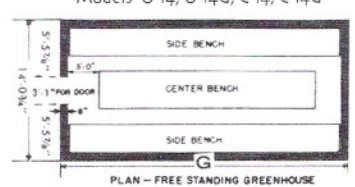

The Straight-Eave O-14 / O-14G: A popular Even-Span thanks to king-size accommodations for 3 full width benches - almost a 50% growing space bonus over 2-bench models. Price includes 2 lines of full-length ridge sash. All lengths available from 8'-6" to 26' - 6" or longer, in "Add-On" sections you can buy anytime (in multiples of 2 or 3 sections.)

ON MASONRY WALL
Model O (angle-eave, slant side) Even Span

ON MASONRY WALL
Model O (angle-eave, slant side)

GROUND-TO-GROUND
Model O (angle-eave, slant side)

Models O 14, O 14G, C 14, C 14G

Models O 14, O 14G, C 14, C 14G

ON MASONRY WALL
Model C (curved-eave, slant side)

GROUND-TO-GROUND
Model C (curved-eave, slant side)

ON MASONRY WALL
Model I (curved-eave, straight side)

GROUND-TO-GROUND
Model I (curved-eave, straight side)

Models I 14

Models I 14G

Table of Lengths
Model O, Model C, Model I

No. 30-3/4" Sections	E & R	G & T
3	8' 4-5/8"	8' 7"
4	10' 11-3/8"	10' 1-3/4"
5	13' 6-1/8"	13' 8-1/2"
6	16' 0-7/8"	16' 3-1/4"
7	18' 7-5/8"	18' 10"
8	21' 2-3/8"	21' 4-3/4"
9	23' 9-1/8"	23' 11-1/2"
10	26' 3-7/8"	26' 6-1/4"
11	28' 10-5/8"	29' 1"
12	31' 5-3/8"	31' 7-3/4"
13	34' 0-1/8"	34' 2-1/2"
14	36' 6-7/8"	36' 9-1/4"
15	39' 1-5/8"	39' 4"
16	41' 8-3/8"	41' 10-3/4"
17	44' 3-1/8"	44' 5-1/2"
18	46' 9-7/8"	47' 0-1/4"
19	49' 4-5/8"	49' 7"
20	51' 11-3/8"	52' 1-3/4"