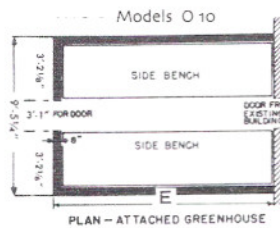

Even-Span Greenhouses

The Straight-Eave O-10: Smallest of the Even-Spans, to save space and money, the O-10 is a big, productive greenhouse in value and features. Only 9'-5" wide, it provides space for two full-width benches and hanging pots, baskets, and side shelves. Garden care is easy, with a single line of ridge vent sash assuring proper ventilation.

The Straight-Eave O-14 / O-14G: A popular Even-Span thanks to king-size accommodations for 3 full width benches - almost a 50% growing space bonus over 2-bench models. Price includes 2 lines of full-length ridge sash. All lengths available from 8'-6" to 26' - 6" or longer, in "Add-On" sections you can buy anytime (in multiples of 2 or 3 sections.)

The curved-Eave I-14 / I-14G, C-14/C-14G: A greenhouse so beautiful in proportions and overall grace that architects and homeowners make it a "theme" center for America's loveliest gardens. Easily installed as a free-standing or attached year-round garden, the curved-eave is truly a modestly priced "estate-style" greenhouse.

ON MASONRY WALL
Model O (angle-eave, slant side)